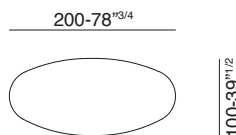

# 4150\_TWIST

design: Gianluigi Landoni

cod. 4150001

cod. 4150002

cod. 4150003

cod. 4150004

cod. 4150005