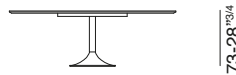

# 4150\_TWIST

design: Gianluigi Landoni

cod. 4150001

cod. 4150002

cod. 4150003

cod. 4150004

cod. 4150005