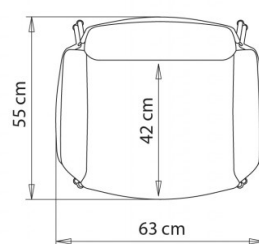

Ari 1320

ARI COLLECTION:

Ari 1300, Ari 1301, Ari 1302, Ari 1303, Ari 1304, Ari 1305, Ari 1320, Ari 1310, Ari 1311, Ari 1312, Ari 1313, Ari 1314, Ari 1315, Ari 1321,