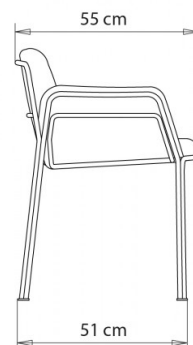

Ari 1320

ARI COLLECTION:

Ari 1300, Ari 1301, Ari 1302, Ari 1303, Ari 1304, Ari 1305, Ari 1320, Ari 1310, Ari 1311, Ari 1312, Ari 1313, Ari 1314, Ari 1315, Ari 1321,