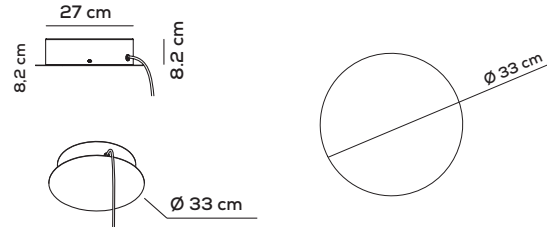

Code ACCANOPYTO001

Colours

DW desert white GE greige LA laguna aqua ER earth red NE intense black

example composition code ACCANOPYTO001 LA

ROSONE INCASSO / RECESSED CANOPY

(DRIVER NON INCLUSO / DRIVER NOT INCLUDED)

ROSONE IN METALLO AD INCASSO PER CONTROSOFFITO,
COLORE BIANCO / RECESSED METAL CANOPY FOR FALSE
CEILING, WHITE COLOR

kg 0,20