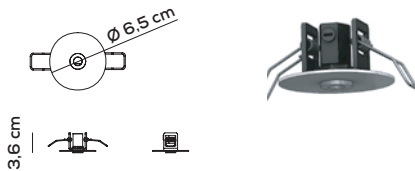

Code ACCANOPYIN001

Colours BC white

ELECTRIC CABLES

(FOR DC DECONDARY CIRCUIT)

CAVO ELETTRICO RIVESTITO IN TESSUTO A 2 E 4 POLI PER INGRESSO DA CINTURA /
2 AND 4 POLE FABRIC COVERED ELECTRIC CABLE FOR BELT ENTRY

kg 0,13 (2 poles) / 0,22 (4 poles)