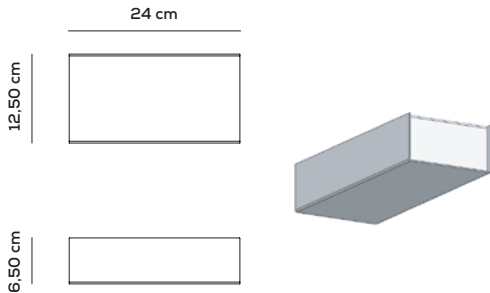

Poses Componenti / Components

ROSONE / CANOPY

(DRIVER NON INCLUSO / DRIVER NOT INCLUDED)

ROSONE IN METALLO RETTANGOLARE IN VARI COLORI
SOLO 1 DRIVER INSERIBILE ALL'INTERNO /
RECTANGULAR METAL CANOPY IN VARIOUS COLORS ONLY
1 DRIVER CAN BE INSERTED INSIDE

kg 1,5

Code ACCANOPYRE001

Colours DW desert white GE greige LA laguna aqua ER earth red NE intense black

example composition code ACCANOPYTO001 LA

ROSONE / CANOPY

(DRIVER NON INCLUSO / DRIVER NOT INCLUDED)

ROSONE IN METALLO CIRCOLARE IN VARI COLORI 1 O 2 DRIVER INSERIBILI
ALL' INTERNO / CIRCULAR METAL CANOPY IN VARIOUS COLORS 1 OR 2 DRIVERS
THAT CAN BE INSERTED INSIDE

kg 2,5