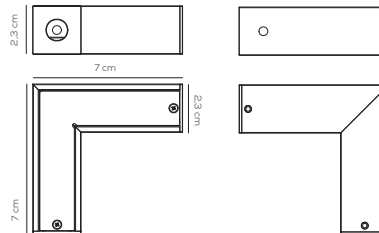

Code ACANGOLO90001

Colours DW desert white
GE greige
LA laguna aqua
ER earth red
NE intense black

example composition code ACANGOLO90001 DW