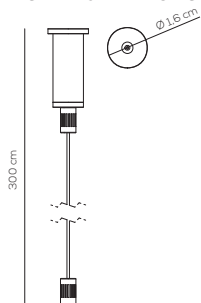

kg 0,20

Code ACCANOPYIN001

Colours BC white

ELECTRIC CABLES

(FOR DC DECONDARY CIRCUIT)

CAVO ELETTRICO RIVESTITO IN TESSUTO A 2 E 4 POLI PER INGRESSO DA CINTURA /
2 AND 4 POLE FABRIC COVERED ELECTRIC CABLE FOR BELT ENTRY

kg 0,13 (2 poles) / 0,22 (4 poles)

Code	Poles	Colours
ACCAVOEL	2X001	AN anthracite grey
	4X001	BC white BR bronze TR transparent AQ laguna aqua

* price for 1m

example composition code ACCAVOEL 4X001 BC

SUSPENSION CABLE

GRIPPER E CAVO DI ACCIAIO PER SOSPENSIONE /
GRIPPER AND STEEL CABLE FOR SUSPENSION

kg 0,040

Code ACCAVINOX0300

Colours CR chrome

example composition code ACCAVINOX0300 CR

CORNER CONNECTION

PROFILO ESTRUSO IN ALLUMINIO A 90° IN VARI COLORI /
90° EXTRUDED ALUMINUM PROFILE IN VARIOUS COLORS