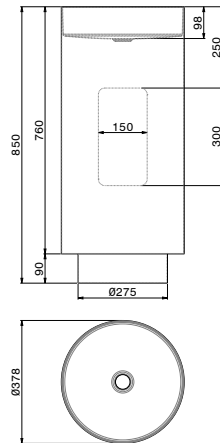

72302X

Lavabo freestanding installazione a muro in acciaio inox.
Freestanding washbasin stainless steel wall installation

● **59.067** PVD Brushed copper bronze