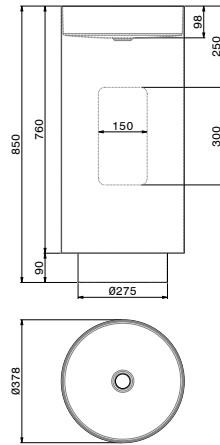

72302X

Lavabo freestanding installazione a muro in acciaio inox.
Freestanding washbasin stainless steel wall installation

● **50.050** Acciaio Inox / Stainless steel