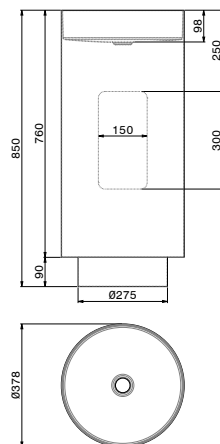

72302X

Lavabo freestanding installazione a muro in acciaio inox.
Freestanding washbasin stainless steel wall installation

● **59.064** PVD Brushed gun metal

72302X

Lavabo freestanding installazione a muro in acciaio inox.
Freestanding washbasin stainless steel wall installation

● **59.097** PVD Brushed gold