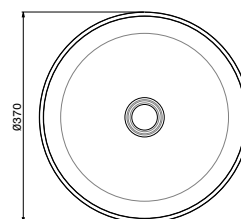

72301X

Lavabo da appoggio in acciaio inox.
Stainless steel lay on washbasin.

● 59.064 PVD Brushed gun metal

72301X

Lavabo da appoggio in acciaio inox.
Stainless steel lay on washbasin.

● 59.097 PVD Brushed gold