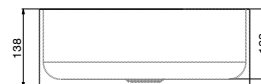

72301X

Lavabo da appoggio in acciaio inox.
Stainless steel lay on washbasin.

● 59.064 PVD Brushed gun metal

72301X

Lavabo da appoggio in acciaio inox.
Stainless steel lay on washbasin.

● 59.097 PVD Brushed gold